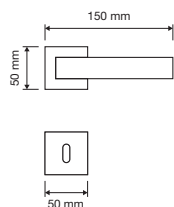

made in Italy

Cromo lucido
 polished chrome
 CR

Cromo satinato
 satin chrome
 CS

Oro zecchino
 gold plated
 OZ

modelli / models

1158 RB 019

1158 RB 024

1152 PL