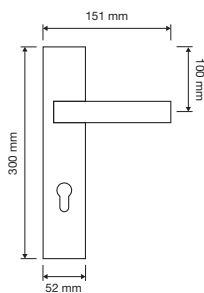

made in Italy

Cromo lucido
 polished chrome
 CR

Cromo satinato
 satin chrome
 CS

Oro zecchino
 gold plated
 OZ

modelli / models

1158 RB 019

1158 RB 024

1152 PL