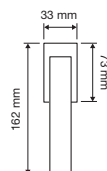

modelli / models

1158 SK