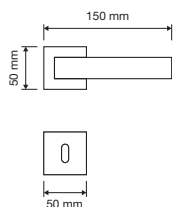

made in Italy

Cromo lucido
 polished chrome
 CR

Cromo satinato
 satin chrome
 CS

Oro zecchino
 gold plated
 OZ

modelli / models

1158 RB 019

1158 RB 024

1152 PL