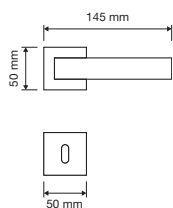

Cromo satinato  
satin chrome  
CS

Ottone lucido verniciato  
polished brass  
OL

modelli / models

980 RB 102

980 RB 019

980 RB 024

980 SK