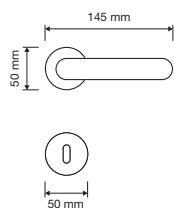

Cromo satinato  
satin chrome  
CS

Ottone lucido verniciato  
polished brass  
OL

modelli / models

980 RB 102

980 RB 019

980 RB 024

980 SK