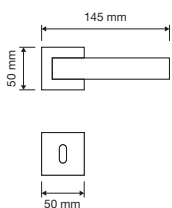

Cromo satinato  
satin chrome  
CS

Ottone lucido verniciato  
polished brass  
OL

modelli / models

980 RB 102

980 RB 019

980 RB 024

980 SK