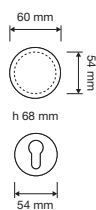

modelli / models

990 PG 108