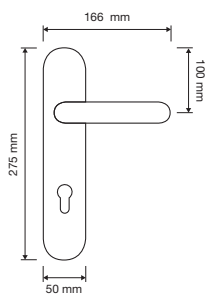

made in Italy

bronzo opaco
matt bronze
BM

cromo + cromo sabbiato
chrome + matt chrome mix
MC

oro zecchino
gold plated
OZ

modelli / models

990 RB 108

990 PL

990 PT