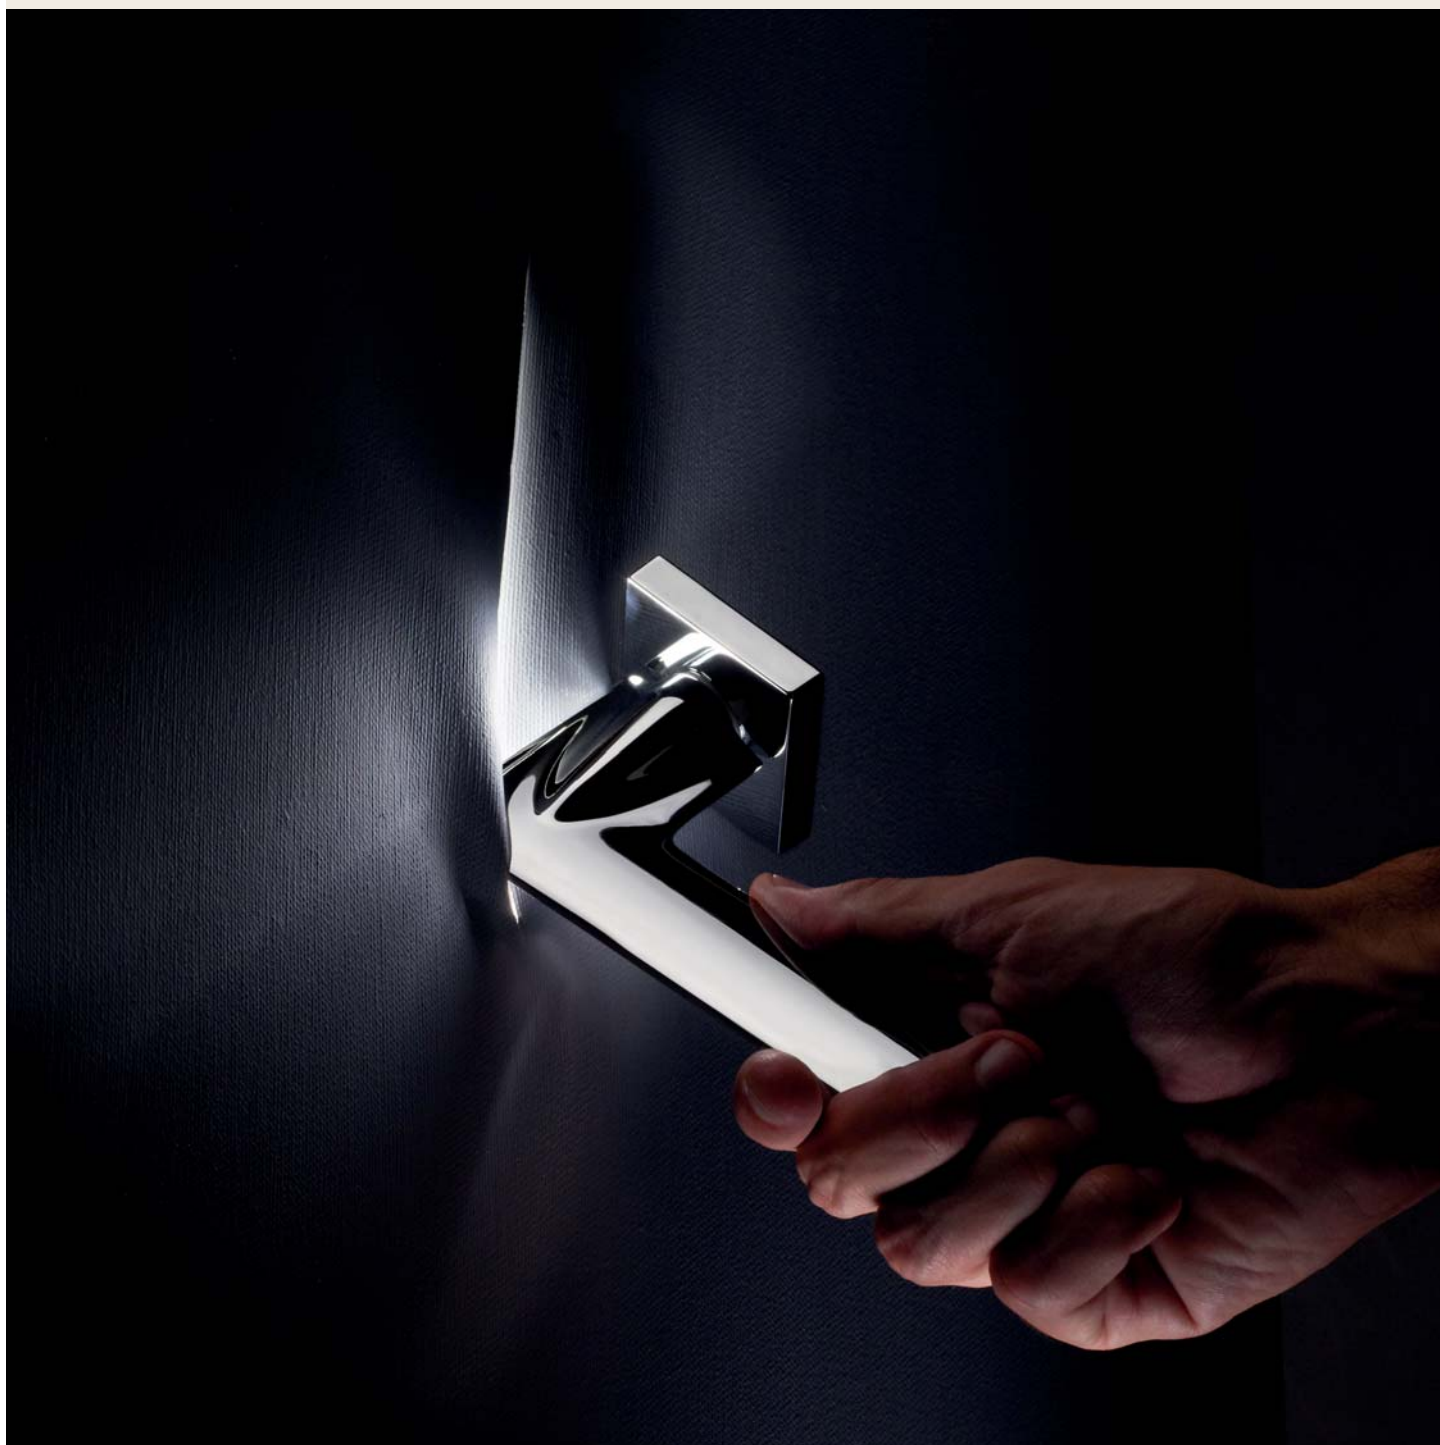

# Jet

Linee taglienti, sapientemente smussate e perciò morbide e piacevoli al tatto, talmente perfette e armoniche da non dover aggiungere altro.

Sharp, cleverly contoured lines and hence soft and pleasant to the touch, so perfect and harmonious that there's no need to add anything else.

made in Italy | patented design

cromo lucido  
polished chrome  
CR

cromo satinato  
satin chrome  
CS

oro zecchino  
gold plated  
OZ

nero opaco  
matt black  
VE

modelli / models

1425 RB 019

1425 RB 024 <>