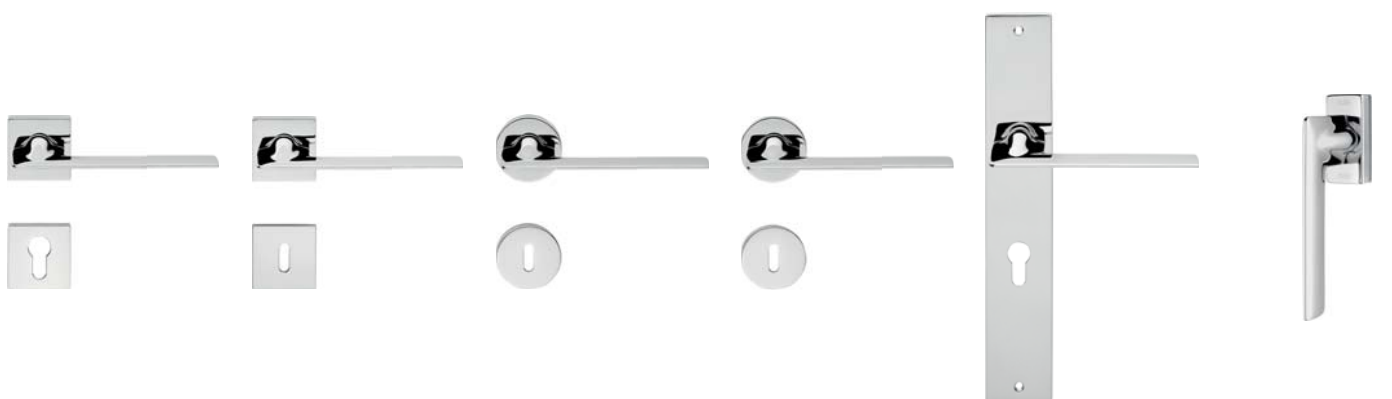

1425 RB 024 <>

1425 RB 023

1425 RB 025 <>

1425 PL

modelli / models

1425 RB 019